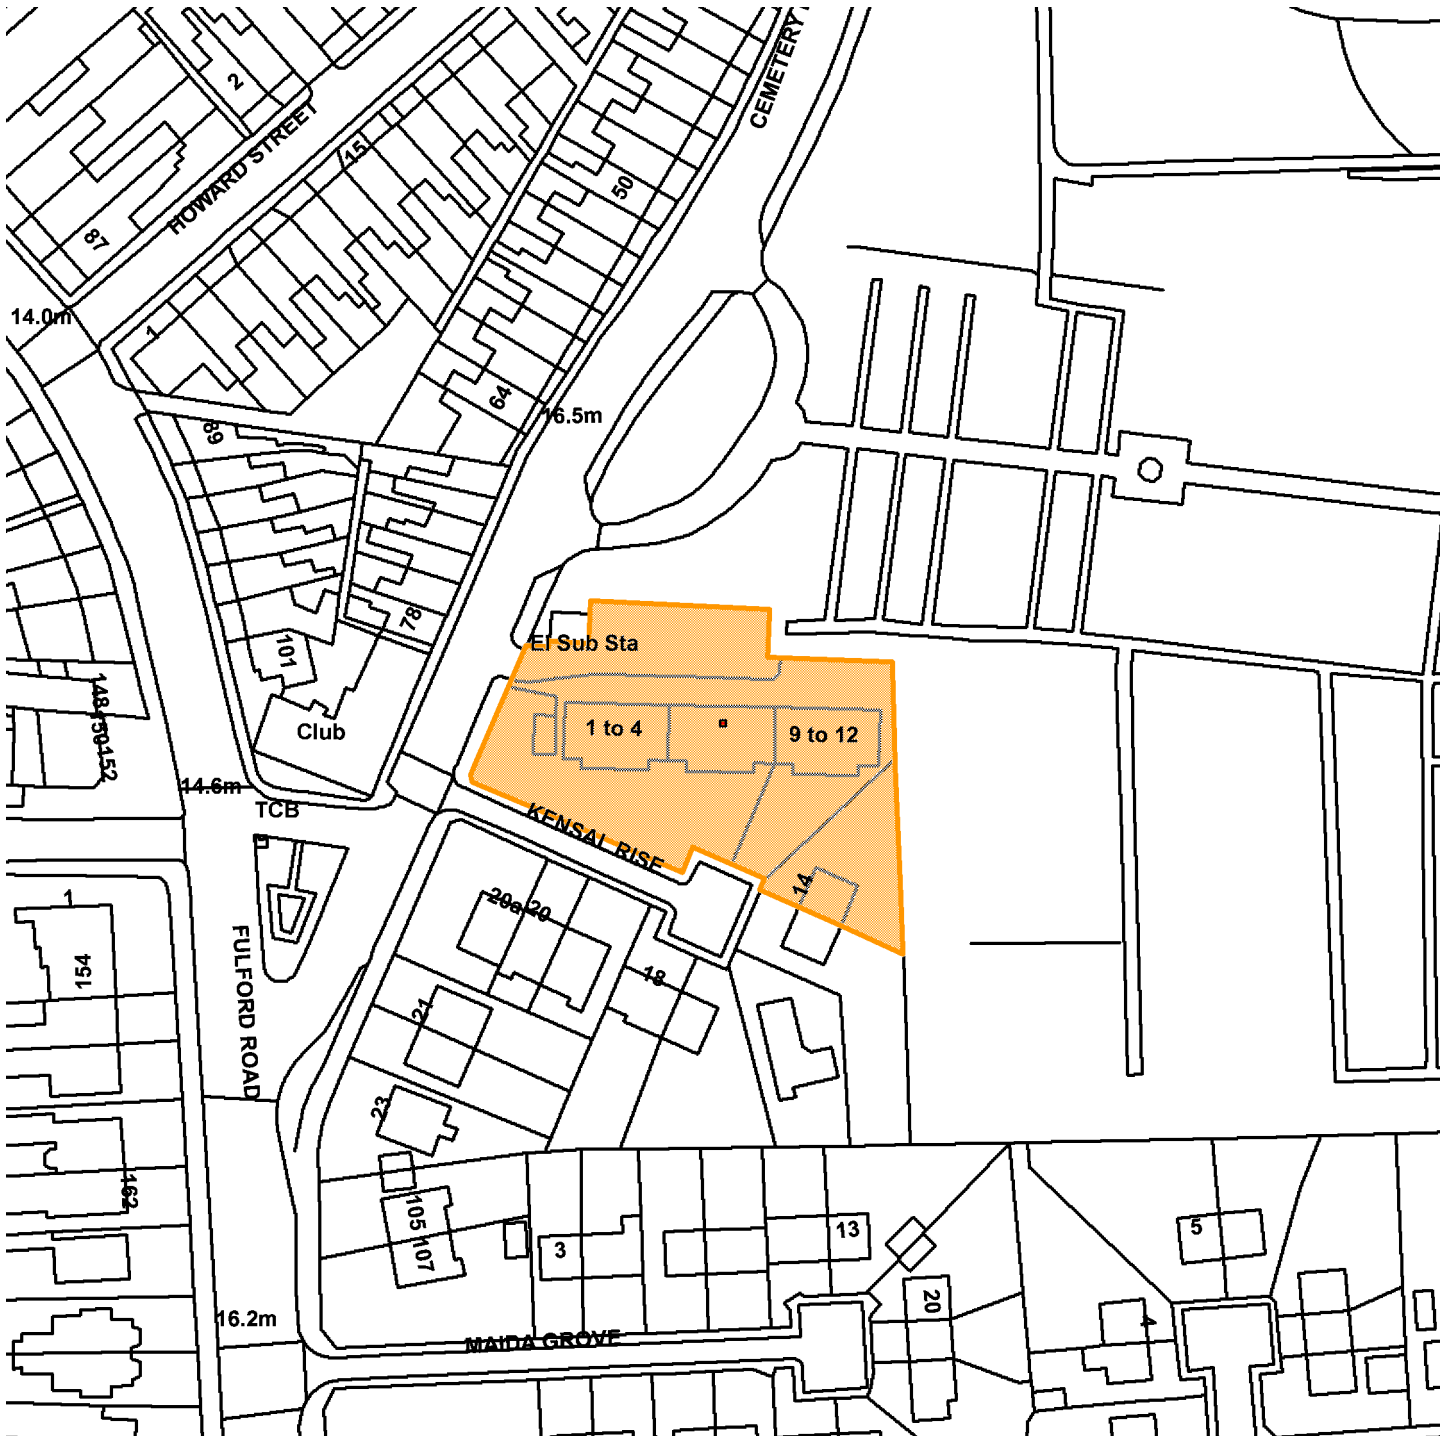

14/01857/FUL

1 - 12 Kensal Rise

Scale : 1:1059

Reproduced from the Ordnance Survey map with the permission of the Controller of Her Majesty's Stationery Office © Crown Copyright 2000.

Unauthorised reproduction infringes Crown Copyright and may lead to prosecution or civil proceedings.

Organisation	CYC
Department	Not Set
Comments	Site Plan
Date	30 December 2014
SLA Number	Not Set